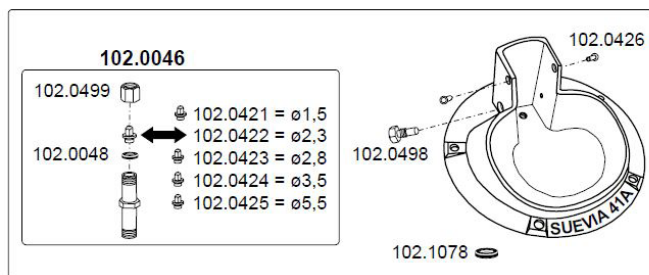

Sprängskiss Suevia 41A-Sibiria Tungvattenkopp

102.0419

* Multipack
102.0493-10
102.0494-5
102.1046-1
102.1511-1

402.0420
(→ 102.1046*)
102.1076
102.0956
102.0547

Position	Artnr.
102.0040	SUE-102.0040
102.0046	SUE-102.0046
102.0048	SUE-102.0048
102.0049	SUE-102.0049
102.0403	SUE-102.0403
102.0405	SUE-102.0405
102.0406	SUE-102.0406
102.0411	SUE-102.0411
102.0417	SUE-102.0417
102.0418	SUE-102.0418
102.0419	SUE-102.0419
102.0420	SUE-102.0420
102.0421	SUE-102.0421
102.0422	SUE-102.0422
102.0423	SUE-102.0423
102.0424	SUE-102.0424
102.0425	SUE-102.0425
102.0426	SUE-102.0426
102.0440	SUE-102.0440
102.0441	SUE-102.0441
102.0442	SUE-102.0442
102.0490	SUE-102.0490
102.0491	SUE-102.0491
102.0492	SUE-102.0492
102.0493	SUE-102.0493
102.0493-10	SUE-102.0493-10
102.0494	SUE-102.0494
102.0494-5	SUE-102.0494-5
102.0496	SUE-102.0496
102.0498	SUE-102.0498
102.0499	SUE-102.0499
102.0547	SUE-102.0547
102.0613	SUE-102.0613
102.0956	SUE-102.0956
102.0973	SUE-102.0973
102.1046	SUE-102.1046
102.1076	SUE-102.1076
102.1078	SUE-102.1078
102.1398	SUE-102.1398
102.1511	SUE-102.1511