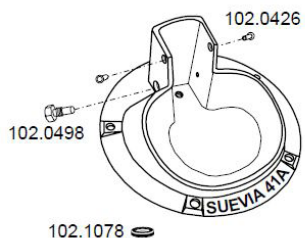

Sprängskiss Suevia 41A-Sibiria Tungvattenkopp

102.0419

* Multipack
102.0493-10
102.0494-5
102.1046-1
102.1511-1

402.0420
(→ 102.1046*)
102.1076
102.0956
102.0547

Position	Artnr.
102.0040	SUE-102.0040
102.0046	SUE-102.0046
102.0048	SUE-102.0048
102.0049	SUE-102.0049
102.0403	SUE-102.0403
102.0405	SUE-102.0405
102.0406	SUE-102.0406
102.0411	SUE-102.0411
102.0417	SUE-102.0417
102.0418	SUE-102.0418
102.0419	SUE-102.0419
102.0420	SUE-102.0420
102.0421	SUE-102.0421
102.0422	SUE-102.0422
102.0423	SUE-102.0423
102.0424	SUE-102.0424
102.0425	SUE-102.0425
102.0426	SUE-102.0426
102.0440	SUE-102.0440
102.0441	SUE-102.0441
102.0442	SUE-102.0442
102.0490	SUE-102.0490
102.0491	SUE-102.0491
102.0492	SUE-102.0492
102.0493	SUE-102.0493
102.0493-10	SUE-102.0493-10
102.0494	SUE-102.0494
102.0494-5	SUE-102.0494-5
102.0496	SUE-102.0496
102.0498	SUE-102.0498
102.0499	SUE-102.0499
102.0547	SUE-102.0547
102.0613	SUE-102.0613
102.0956	SUE-102.0956
102.0973	SUE-102.0973
102.1046	SUE-102.1046
102.1076	SUE-102.1076
102.1078	SUE-102.1078
102.1398	SUE-102.1398
102.1511	SUE-102.1511