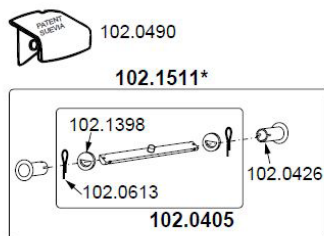

Sprängskiss Suevia 41A-Sibiria Tungvattenkopp

102.0419

* Multipack
102.0493-10
102.0494-5
102.1046-1
102.1511-1

402.0420
(→ 102.1046*)
102.1076
102.0956
102.0547

Position	Artnr.
102.0040	SUE-102.0040
102.0046	SUE-102.0046
102.0048	SUE-102.0048
102.0049	SUE-102.0049
102.0403	SUE-102.0403
102.0405	SUE-102.0405
102.0406	SUE-102.0406
102.0411	SUE-102.0411
102.0417	SUE-102.0417
102.0418	SUE-102.0418
102.0419	SUE-102.0419
102.0420	SUE-102.0420
102.0421	SUE-102.0421
102.0422	SUE-102.0422
102.0423	SUE-102.0423
102.0424	SUE-102.0424
102.0425	SUE-102.0425
102.0426	SUE-102.0426
102.0440	SUE-102.0440
102.0441	SUE-102.0441
102.0442	SUE-102.0442
102.0490	SUE-102.0490
102.0491	SUE-102.0491
102.0492	SUE-102.0492
102.0493	SUE-102.0493
102.0493-10	SUE-102.0493-10
102.0494	SUE-102.0494
102.0494-5	SUE-102.0494-5
102.0496	SUE-102.0496
102.0498	SUE-102.0498
102.0499	SUE-102.0499
102.0547	SUE-102.0547
102.0613	SUE-102.0613
102.0956	SUE-102.0956
102.0973	SUE-102.0973
102.1046	SUE-102.1046
102.1076	SUE-102.1076
102.1078	SUE-102.1078
102.1398	SUE-102.1398
102.1511	SUE-102.1511