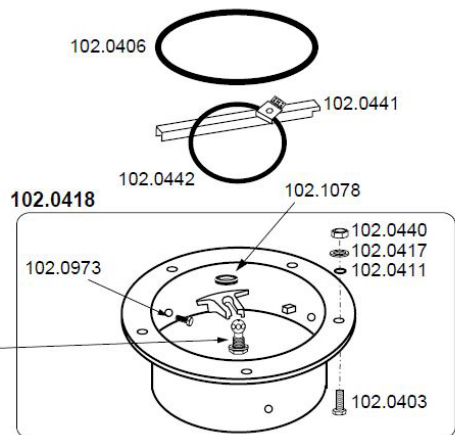

Sprängskiss Suevia 41A-Sibiria Tungvattenkopp

102.0419

* Multipack
102.0493-10
102.0494-5
102.1046-1
102.1511-1

402.0420
(→ 102.1046*)
102.1076
102.0956
102.0547

Position	Artnr.
102.0040	SUE-102.0040
102.0046	SUE-102.0046
102.0048	SUE-102.0048
102.0049	SUE-102.0049
102.0403	SUE-102.0403
102.0405	SUE-102.0405
102.0406	SUE-102.0406
102.0411	SUE-102.0411
102.0417	SUE-102.0417
102.0418	SUE-102.0418
102.0419	SUE-102.0419
102.0420	SUE-102.0420
102.0421	SUE-102.0421
102.0422	SUE-102.0422
102.0423	SUE-102.0423
102.0424	SUE-102.0424
102.0425	SUE-102.0425
102.0426	SUE-102.0426
102.0440	SUE-102.0440
102.0441	SUE-102.0441
102.0442	SUE-102.0442
102.0490	SUE-102.0490
102.0491	SUE-102.0491
102.0492	SUE-102.0492
102.0493	SUE-102.0493
102.0493-10	SUE-102.0493-10
102.0494	SUE-102.0494
102.0494-5	SUE-102.0494-5
102.0496	SUE-102.0496
102.0498	SUE-102.0498
102.0499	SUE-102.0499
102.0547	SUE-102.0547
102.0613	SUE-102.0613
102.0956	SUE-102.0956
102.0973	SUE-102.0973
102.1046	SUE-102.1046
102.1076	SUE-102.1076
102.1078	SUE-102.1078
102.1398	SUE-102.1398
102.1511	SUE-102.1511