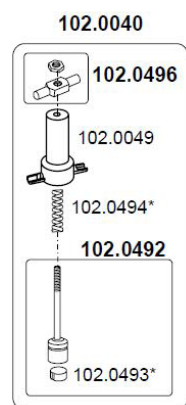

Sprängskiss Suevia 41A-Sibiria Tungvattenkopp

102.0419

* Multipack
102.0493-10
102.0494-5
102.1046-1
102.1511-1

402.0420
(→ 102.1046*)
102.1076
102.0956
102.0547

Position	Artnr.
102.0040	SUE-102.0040
102.0046	SUE-102.0046
102.0048	SUE-102.0048
102.0049	SUE-102.0049
102.0403	SUE-102.0403
102.0405	SUE-102.0405
102.0406	SUE-102.0406
102.0411	SUE-102.0411
102.0417	SUE-102.0417
102.0418	SUE-102.0418
102.0419	SUE-102.0419
102.0420	SUE-102.0420
102.0421	SUE-102.0421
102.0422	SUE-102.0422
102.0423	SUE-102.0423
102.0424	SUE-102.0424
102.0425	SUE-102.0425
102.0426	SUE-102.0426
102.0440	SUE-102.0440
102.0441	SUE-102.0441
102.0442	SUE-102.0442
102.0490	SUE-102.0490
102.0491	SUE-102.0491
102.0492	SUE-102.0492
102.0493	SUE-102.0493
102.0493-10	SUE-102.0493-10
102.0494	SUE-102.0494
102.0494-5	SUE-102.0494-5
102.0496	SUE-102.0496
102.0498	SUE-102.0498
102.0499	SUE-102.0499
102.0547	SUE-102.0547
102.0613	SUE-102.0613
102.0956	SUE-102.0956
102.0973	SUE-102.0973
102.1046	SUE-102.1046
102.1076	SUE-102.1076
102.1078	SUE-102.1078
102.1398	SUE-102.1398
102.1511	SUE-102.1511